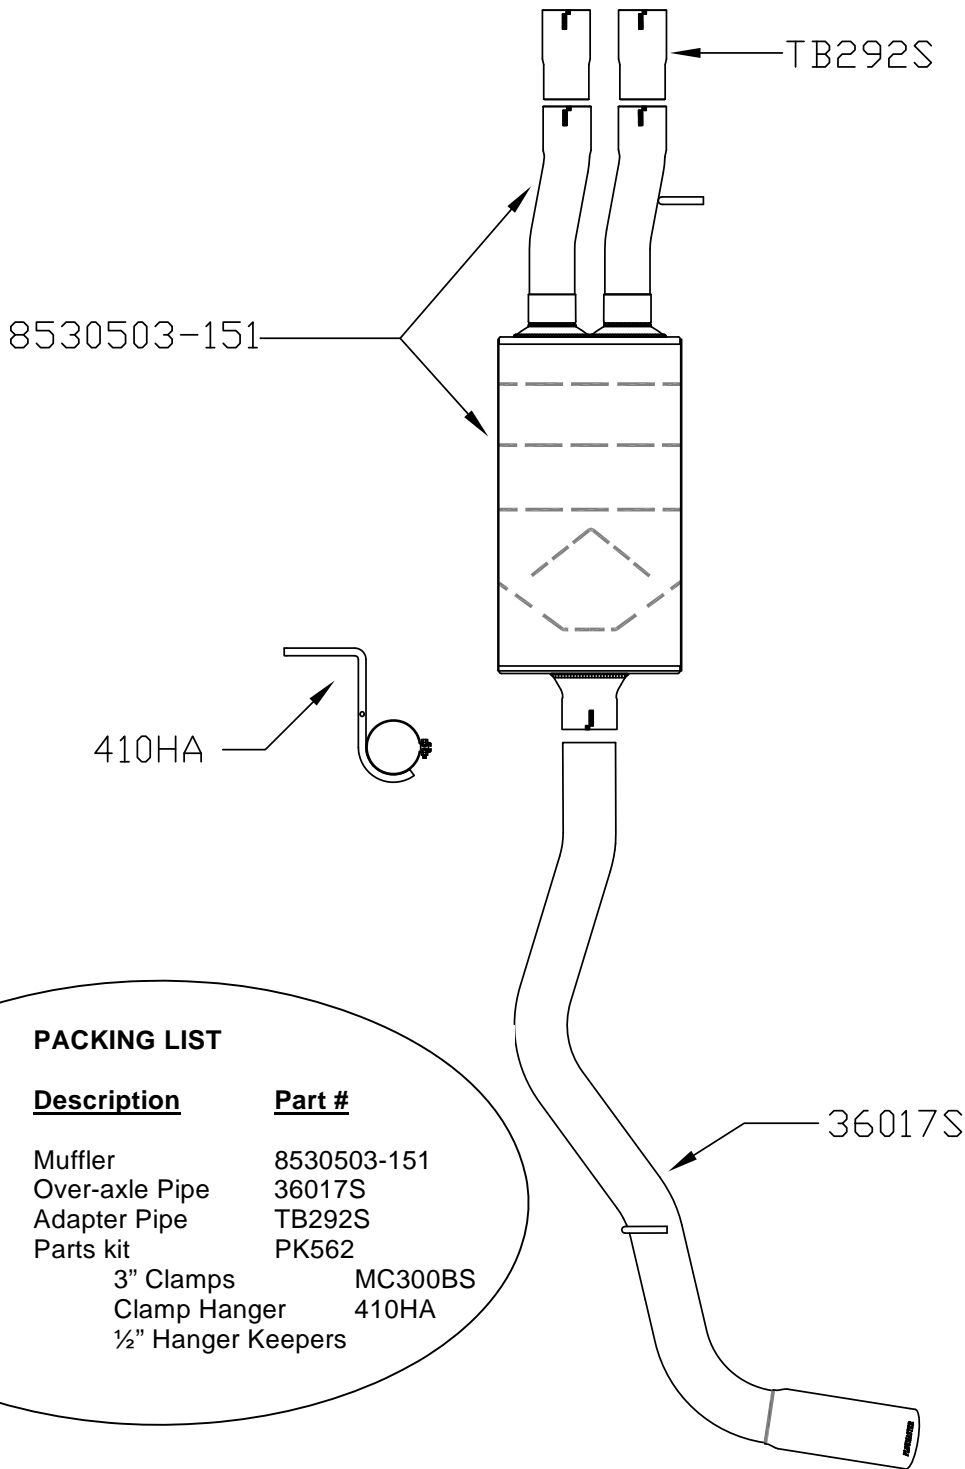

**409S, Stainless Steel**

ð ð ð ð ð  
 D Z ð ð ð  
 ð ð ð ð ð ð  
 ð ð

**PACKING LIST**

| <u>Qty</u> | <u>Description</u>  | <u>Part #</u> |
|------------|---------------------|---------------|
| 1          | Muffler             | 8530503-151   |
| 1          | Over-axle Pipe      | 36017S        |
| 2          | Adapter Pipe        | TB292S        |
| 1          | Parts kit           | PK562         |
| 4          | 3" Clamps           | MC300BS       |
| 1          | Clamp Hanger        | 410HA         |
| 3          | 1/2" Hanger Keepers |               |